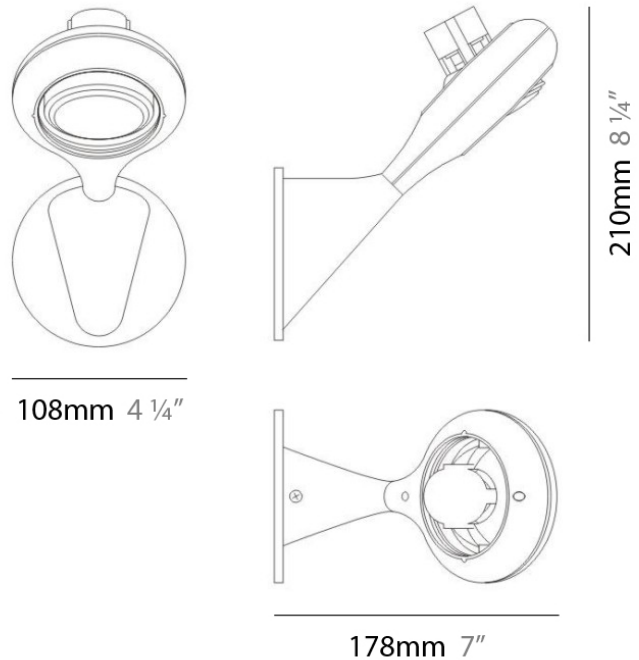

D93052

PROJECT	
TYPE	
NOTES	
QUANTITY	
DATE	

GENERAL

Series: Space
Brand: Milan
Division: Design
Mounting Type: Surface
Mounting Location: Wall
Subcategory: Downlight

PHYSICAL

Shape: Oblong
Diameter (mm): 108
Diameter (in): 4 ¼
Height (mm): 178
Height (in): 7
Extension (mm): 178
Extension (in): 7
Light Distribution: Direct
Weight (kg): 1.4
Weight (lbs): 3
Diffuser: Glass - Sold Separately
Fixture Finish: Metallic Gray
Fixture Material: Glass / Aluminum

ELECTRICAL

Number of Lamps: 1
Lamp Type: LED Retrofit
Lamp Shape: MR20
Bulb Included: Bulb Not Included
Total Output Wattage (W): 8
Max. Wattage Per Lamp (W): 8
Lamp Base: GU10
Input Voltage (V): 120

LED

OPTICAL

RATINGS AND CERTIFICATIONS

Certified By: CSA Certified to UL and CSA Standards
IP rating: IP20